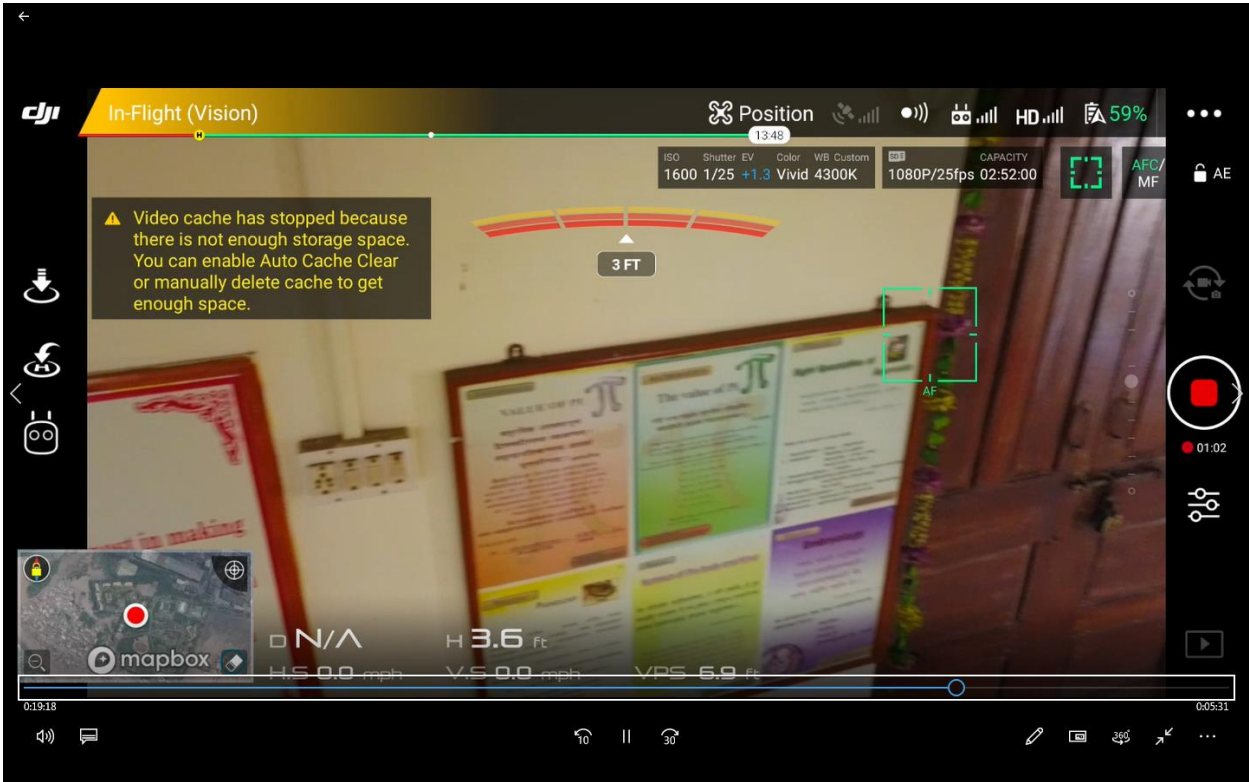

17.Sanskrit-Science/Agama Exhibition Facilities –

Shloka Poste @ Pabhas Jyoti Education Building

Photos ----Link -----Kindly Click here - <https://sssu.ac.in/index.php/galleria/category/19-subhashita-sanskrit-science-posters>

Video ----Link -----Kindly Click here - [https://sssu.ac.in/media/com_spidervideoplayer/upload/univideo/Crridor%20with%20Science%20Poster%20Exhibition Left%20Side%20of%20Tiveni%20Enterence.mp4](https://sssu.ac.in/media/com_spidervideoplayer/upload/univideo/Crridor%20with%20Science%20Poster%20Exhibition%20Left%20Side%20of%20Tiveni%20Enterence.mp4)