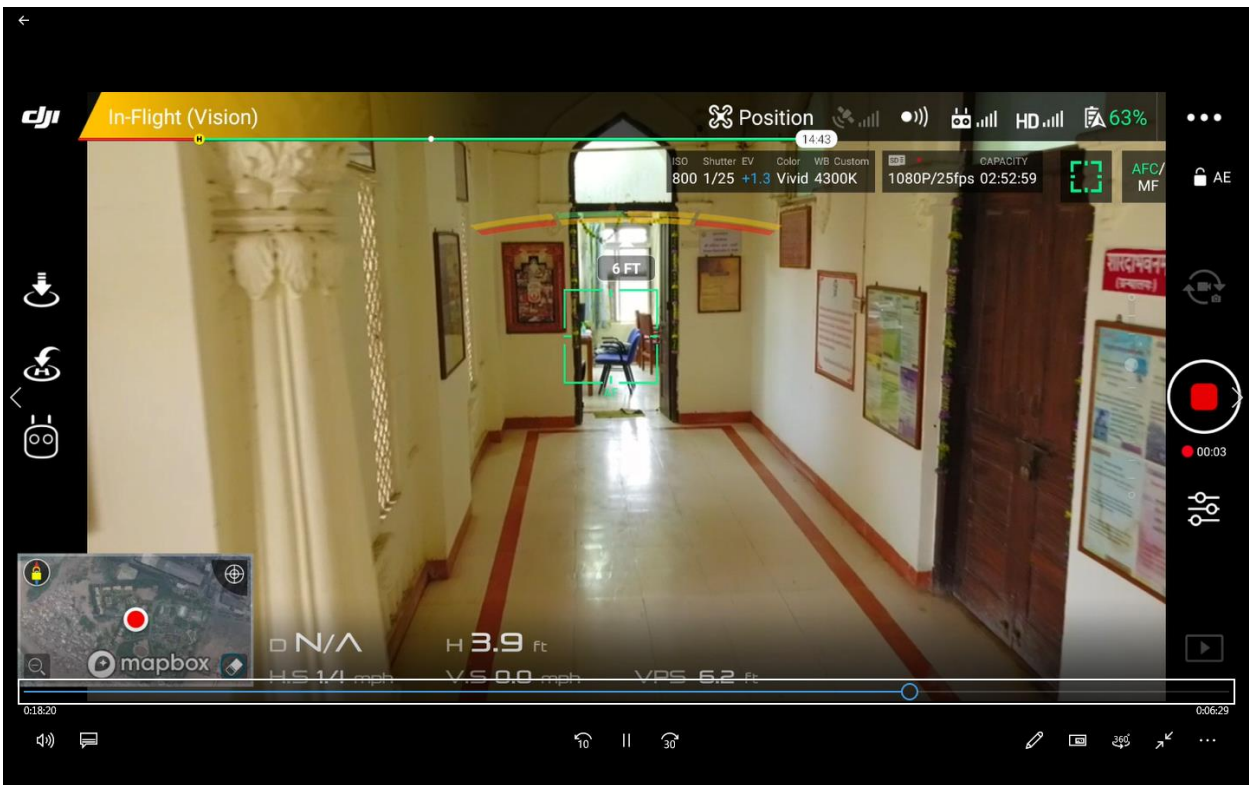

17.Sanskrit-Science/Agama Exhibition Facilities –

Shloka Poste @ Pabhas Jyoti Education Building

Photos ----Link -----Kindly Click here - <https://sssu.ac.in/index.php/galleria/category/19-subhashita-sanskrit-science-posters>

Video ----Link -----Kindly Click here - [https://sssu.ac.in/media/com_spidervideoplayer/upload/univideo/Crridor%20with%20Science%20Poster%20Exhibition Left%20Side%20of%20Tiveni%20Enterence.mp4](https://sssu.ac.in/media/com_spidervideoplayer/upload/univideo/Crridor%20with%20Science%20Poster%20Exhibition%20Left%20Side%20of%20Tiveni%20Enterence.mp4)