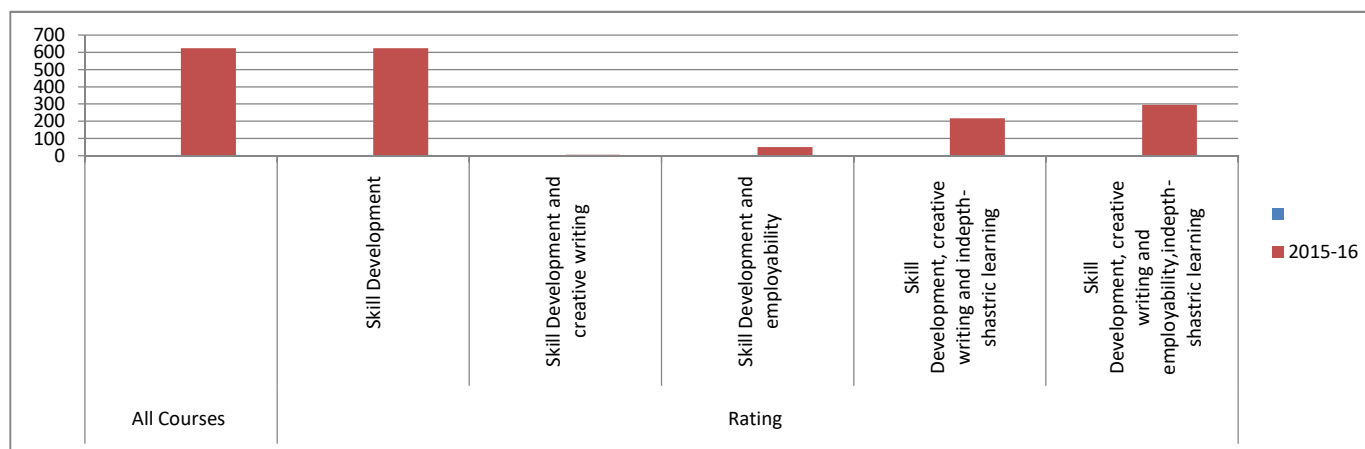

Mapping of the courses to Skill Development, creative writing and employability, indepth-shastric learning

2015-16

Year	All Courses	Rating				
		Skill Development	Skill Development and creative writing	Skill Development and employability	Skill Development, creative writing and indepth-shastric learning	Skill Development, creative writing and employability, indepth-shastric learning
2015-16	623	623	6	51	217	295

Mapping of the courses to Skill Development, creative writing and employability, indepth-shastric learning

2016-17

Year	All Courses	Rating				
		Skill Development	Skill Development and creative writing	Skill Development and employability	Skill Development, creative writing and indepth-shastric learning	Skill Development, creative writing and employability, indepth-shastric learning
2016-17	627	627	6	53	219	295