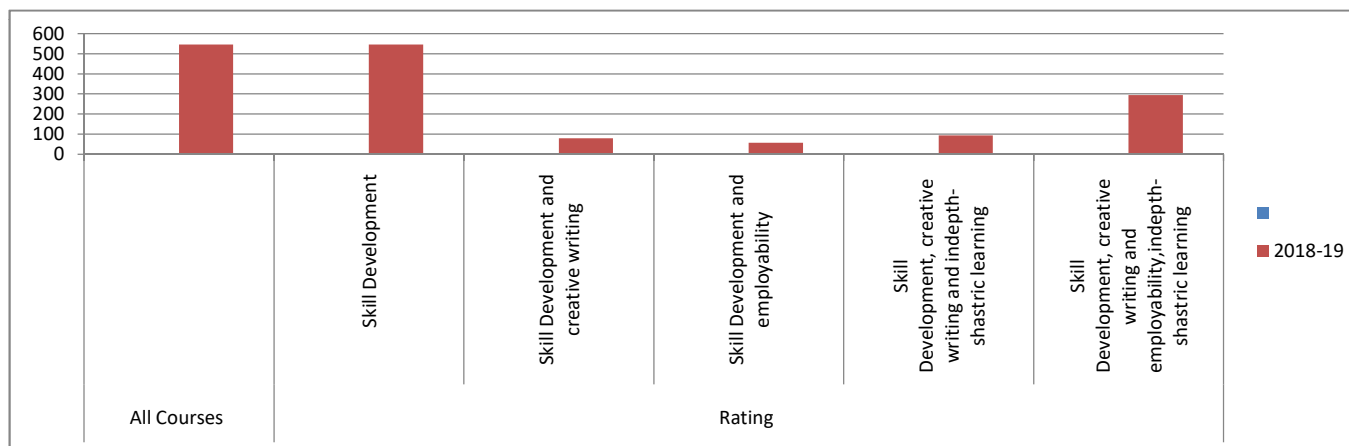

Mapping of the courses to Skill Development, creative writing and employability, indepth-shastric learning

2017-18

Year	All Courses	Rating				
		Skill Development	Skill Development and creative writing	Skill Development and employability	Skill Development, creative writing and indepth-shastric learning	Skill Development, creative writing and employability, indepth-shastric learning
2017-18	544	544	79	55	94	294

Mapping of the courses to Skill Development, creative writing and employability, indepth-shastric learning

2018-19

Year	All Courses	Rating				
		Skill Development	Skill Development and creative writing	Skill Development and employability	Skill Development, creative writing and indepth-shastric learning	Skill Development, creative writing and employability, indepth-shastric learning
2018-19	546	546	79	57	94	294