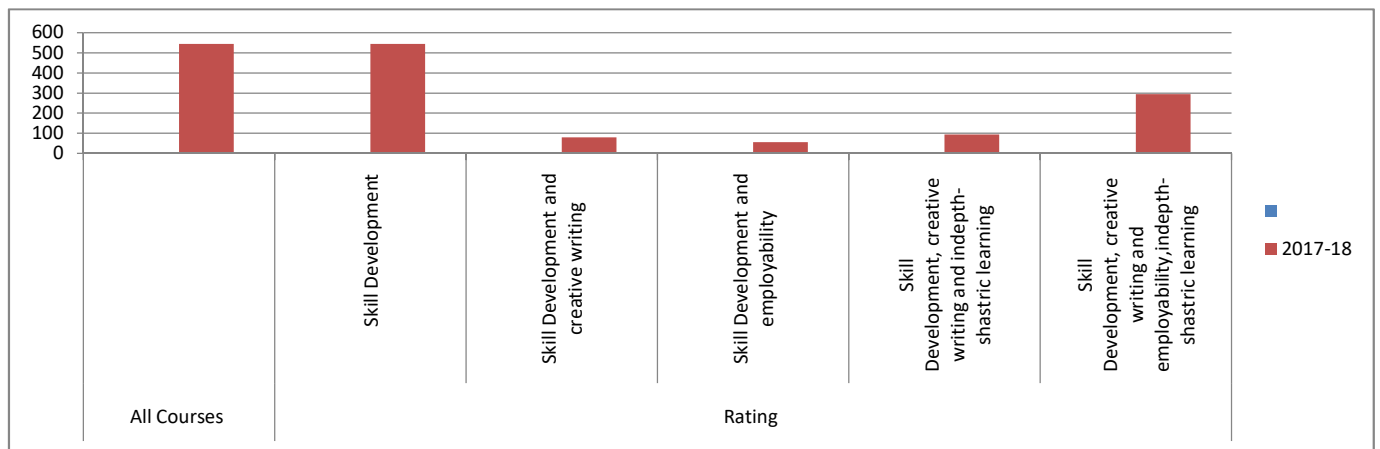

Mapping of the courses to Skill Development, creative writing and employability, indepth-shastric learning

2016-17

Year	All Courses	Rating				
		Skill Development	Skill Development and creative writing	Skill Development and employability	Skill Development, creative writing and indepth-shastric learning	Skill Development, creative writing and employability, indepth-shastric learning
2016-17	627	627	6	53	219	295

Mapping of the courses to Skill Development, creative writing and employability, indepth-shastric learning

2017-18

Year	All Courses	Rating				
		Skill Development	Skill Development and creative writing	Skill Development and employability	Skill Development, creative writing and indepth-shastric learning	Skill Development, creative writing and employability, indepth-shastric learning
2017-18	544	544	79	55	94	294