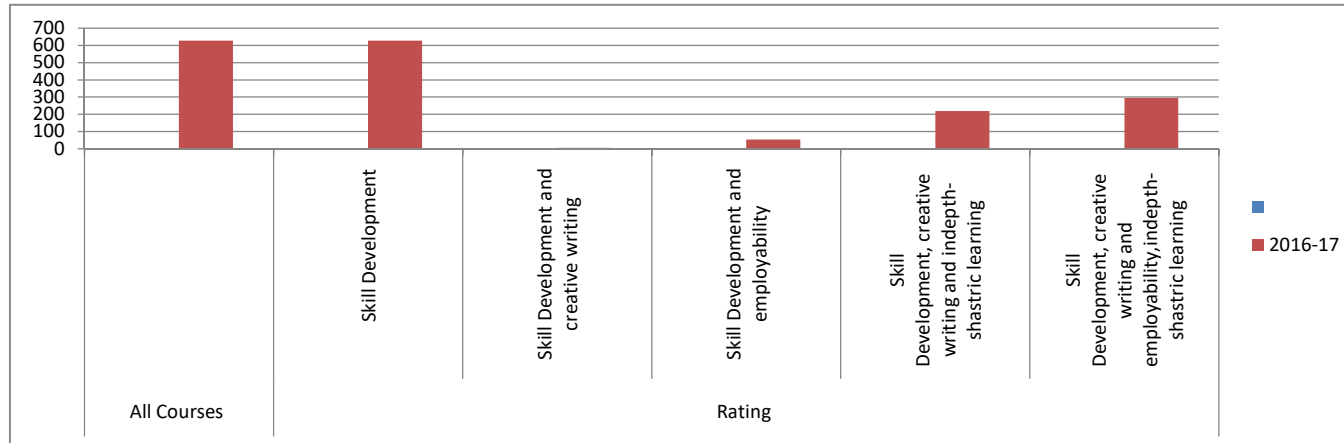

Mapping of the courses to Skill Development, creative writing and employability, indepth-shastric learning

2015-16

Year	All Courses	Rating				
		Skill Development	Skill Development and creative writing	Skill Development and employability	Skill Development, creative writing and indepth-shastric learning	Skill Development, creative writing and employability, indepth-shastric learning
2015-16	623	623	6	51	217	295

Mapping of the courses to Skill Development, creative writing and employability, indepth-shastric learning

2016-17

Year	All Courses	Rating				
		Skill Development	Skill Development and creative writing	Skill Development and employability	Skill Development, creative writing and indepth-shastric learning	Skill Development, creative writing and employability, indepth-shastric learning
2016-17	627	627	6	53	219	295